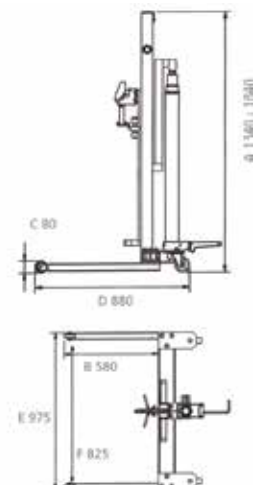

030-1407-000

Art. 030-1407-000
Special trolley for drums of 180-220 l
Equipped with:
2 pneumatic wheels \varnothing 380 mm

			
030-1407-000	23,200	0,390	1

030-1408-000

Art. 030-1408-000
Hydraulic lift trolley for drums of 180-220 l
Equipped with:
Hydraulic pedal pump
Collet self-locking
2 fixed wheels \varnothing 80 mm
2 swivelling wheels \varnothing 125 mm

			
030-1408-000	53,500	0,095	1

Technical Data		030- 1408-000
Piston stroke	mm	650
Max delivery	kg	250
Dimensions A	mm	1340/1840
Dimensions B	mm	580
Dimensions C	mm	80
Dimensions D	mm	880
Dimensions E	mm	975
Dimensions F	mm	825

Lift trolleys for drums suitable for the substitution of drums up to 220 kg on the tanks of dump. It's simple, effortless and it can be used by only one person.