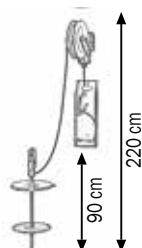

WALL-FIXED AIR-OPERATED GREASE KITS FOR DRUMS 50-220 Kg

Art. 013-1136-000

Wall-fixing grease kit suitable for drums 50–60 kg

Composed by:

Art.010-1010-000 Grease pump **R=60:1**

Art.071-1207-110 Orientable hose reel with 2SC 1/4" hose **10,0 m** length

Art.014-1054-030 Lid Ø 420 mm

Art.014-1065-030 Follower plate Ø 400 mm

Art.907-0122-015 2SC 1/4" hose – 1.5 m length

Art.014-1081-010 Gun with flexible pipe and fitting with triple-swivelling joint

Art.024-1785-000 Support for picking up drops

Art. 013-1137-000

Wall-fixing grease kit suitable for drums 50–60 kg

Composed like Art.013-1136-000 but with:

Art.071-1207-115 Orientable hose reel with 2SC 1/4" hose **15,0 m** length

				
013-1136-000	34,000	0,122	4	
013-1137-000	36,500	0,122	4	

013-1136-000

Art. 013-1138-000

Wall-fixing grease kit suitable for drums 180–220 kg

Composed by:

Art.010-1015-000 Grease pump **R=60:1**

Art.071-1207-110 Orientable hose reel with 2SC 1/4" hose **10,0 m** length