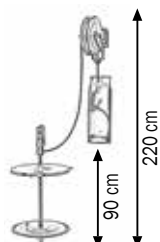

WALL-FIXED AIR-OPERATED GREASE KITS FOR DRUMS 50-220 Kg

Art. 013-1136-000

Wall-fixing grease kit suitable for drums 50–60 kg

Composed by:

Art.010-1010-000 Grease pump **R=60:1**

Art.071-1207-110 Orientable hose reel with 2SC 1/4" hose **10,0 m** length

013-1136-000

Art. 013-1138-000

Wall-fixing grease kit suitable for drums 180–220 kg

Composed by:

Art.010-1015-000 Grease pump **R=60:1**

Art.071-1207-110 Orientable hose reel with 2SC 1/4" hose **10,0 m** length

Art.014-1056-030 Lid Ø 600 mm

Art.014-1066-030 Follower plate Ø 590 mm

Art.907-0122-015 2SC 1/4" hose – 1.5 m length

Art.014-1081-010 Gun with flexible pipe and fitting with triple-swivelling joint

Art.024-1785-000 Support for picking up drops

Art. 013-1139-000

Wall-fixing grease kit suitable for drums 180–220 Kg

Composed like Art.013-1138-000 but with:

Art.071-1207-215 Orientable hose reel with 2SC 1/4" hose **15,0 m** length

				
013-1138-000	40,860	0,151	4	
013-1139-000	42,700	0,151	4	