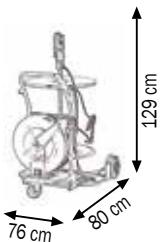

013-1123-000