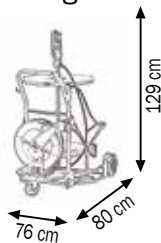

WHEELED AIR-OPERATED GREASE PUMP KITS FOR DRUMS 180-220 KG

Art. 013-1121-000

Wheeled grease kit suitable for drums 180–220 kg

Composed by:

- Art.010-1015-000 Grease pump **R=60:1**
- Art.030-1398-000 3-wheels trolley
- Art.014-1056-030 Lid Ø 600 mm
- Art.014-1066-030 Follower plate Ø 590 mm
- Art.907-0102-040 2SC 1/4" hose – 4.0 m length
- Art.014-1081-000 Grease gun with swivelling joint

			
013-1121-000	45,070	0,200	2

013-1121-000

Art. 013-1122-000

Wheeled grease kit suitable for drums 180–220 kg with hose reel

Composed by:

- Art.010-1015-000 Grease pump **R=60:1**
- Art.030-1398-000 3-wheels trolley
- Art.014-1056-030 Lid Ø 600 mm
- Art.014-1066-030 Follower plate Ø 590 mm
- Art.907-0122-015 2SC 1/4" hose – 1.5 m length
- Art.014-1081-010 Gun with flexible pipe and fitting with triple-swivelling joint
- Art.070-1207-110 Hose reel with 2SC 1/4" hose **10.0 m** length

			
013-1122-000	56,900	0,246	3

013-1122-000

Art. 013-1123-000

Wheeled grease kit suitable for drums 180–220 kg with hose reel

Composed by:

- Art.010-1030-000 Grease pump **R=70:1**
- Art.030-1398-000 3-wheels trolley
- Art.014-1056-030 Lid Ø 600 mm
- Art.014-1066-030 Follower plate Ø 590 mm
- Art.907-0122-015 2SC 1/4" hose – 1.5 m length
- Art.014-1081-013 Gun with flexible pipe and fitting with triple-swivelling joint 3/8"
- Art.070-1307-118 Hose reel with 2SC 1/4" hose **18.0 m** length