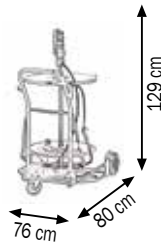

WHEELED AIR-OPERATED GREASE PUMP KITS FOR DRUMS 180-220 KG

Art. 013-1121-000

Wheeled grease kit suitable for drums 180–220 kg

Composed by:

- Art.010-1015-000 Grease pump **R=60:1**
- Art.030-1398-000 3-wheels trolley
- Art.014-1056-030 Lid Ø 600 mm
- Art.014-1066-030 Follower plate Ø 590 mm
- Art.907-0102-040 2SC 1/4" hose – 4.0 m length
- Art.014-1081-000 Grease gun with swivelling joint

			
013-1121-000	45,070	0,200	2

013-1121-000

Art. 013-1122-000

Wheeled grease kit suitable for drums 180–220 kg with hose reel

Composed by:

- Art.010-1015-000 Grease pump **R=60:1**
- Art.030-1398-000 3-wheels trolley
- Art.014-1056-030 Lid Ø 600 mm
- Art.014-1066-030 Follower plate Ø 590 mm
- Art.907-0122-015 2SC 1/4" hose – 1.5 m length
- Art.014-1081-010 Gun with flexible pipe and fitting with triple-swivelling joint
- Art.070-1207-110 Hose reel with 2SC 1/4" hose **10.0 m** length

			
013-1122-000	56,900	0,246	3

013-1122-000

Art. 013-1123-000

Wheeled grease kit suitable for drums 180–220 kg with hose reel

Composed by:

- Art.010-1030-000 Grease pump **R=70:1**
- Art.030-1398-000 3-wheels trolley
- Art.014-1056-030 Lid Ø 600 mm
- Art.014-1066-030 Follower plate Ø 590 mm
- Art.907-0122-015 2SC 1/4" hose – 1.5 m length
- Art.014-1081-013 Gun with flexible pipe and fitting with triple-swivelling joint 3/8"
- Art.070-1307-118 Hose reel with 2SC 1/4" hose **18.0 m** length