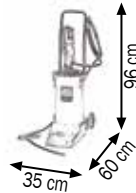

Art. 013-1096-000

Air-operated wheeled grease kit for 16 kg

Composed by:

Wheeled tank for 16 kg

Art.010-1005-000 Grease pump **R=60:1**

Art.014-1059-030 Follower plate $\varnothing$ 220 mm

Art.907-0102-040 2SC 1/4" hose - 4.0 m length

Art.014-1081-000 Grease gun with swivelling joint

013-1096-000	17,800	0,010	2

013-1096-000

Art. 013-1099-000

Grease kit suitable for drums 15 Kg

Composed by:

Art.010-1000-000 Grease pump **R=60:1**

Art.014-1095-000 Handle

Art.014-1050-030 Lid $\varnothing$ 280 mm

Art.014-1060-030 Follower plate $\varnothing$ 265 mm

Art.907-0102-040 2SC 1/4" hose - 4.0 m length

Art.014-1081-000 Grease gun with swivelling joint

Art. 013-1098-000

Grease kit suitable for drums 15 Kg

Composed like Art.013-1099-000 but without:

Art.014-1060-030 Follower plate $\varnothing$ 265 mm

013-1099-000	11,160	0,056	1
013-1098-000	10,000	0,056	1