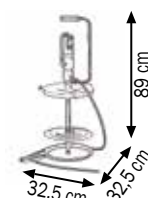

013-1102-000